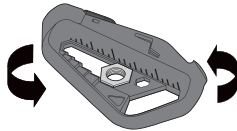

5

6

BOTTLE OPENER

UNIVERSAL WRENCH

HEAVY DUTY SOCKET

TYRE LEVER

BOX CUTTER